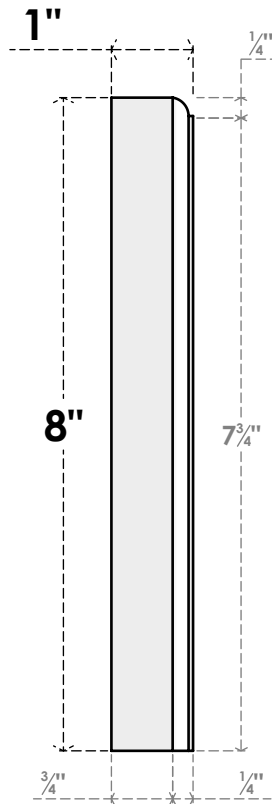

# PBP040X080X100FOS11

4"W X 8"H X 1"P STANDARD FOSTER FLOWER PLINTH BLOCK WITH ROUNDED EDGE, ARCHITECTURAL GRADE PVC

**FRONT**

**SIDE**

EKENA MILLWORK  
2300 WEST MAIN ST.  
CLARKSVILLE, TX 75426  
TOLL FREE: 866-607-0453  
WWW.EKENAMILLWORK.COM

#### NOTES

1. INSTALLATION TO BE COMPLETED IN ACCORDANCE WITH MANUFACTURER'S SPECIFICATIONS.
2. DRAWING MAY NOT BE TO SCALE
3. THIS DRAWING IS INTENDED FOR DESIGN AND PLANNING PURPOSES ONLY.
4. ALL INFORMATION CONTAINED HEREIN WAS CURRENT AT THE TIME OF DEVELOPMENT BUT MUST BE REVIEWED AND APPROVED BY THE PRODUCT MANUFACTURER TO BE CONSIDERED ACCURATE.
5. ARCHITECTURAL GRADE PVC PRODUCTS ARE MADE FROM EXPANDED CELLULAR PVC AND COME NATURALLY WHITE BUT MAY BE PAINTED