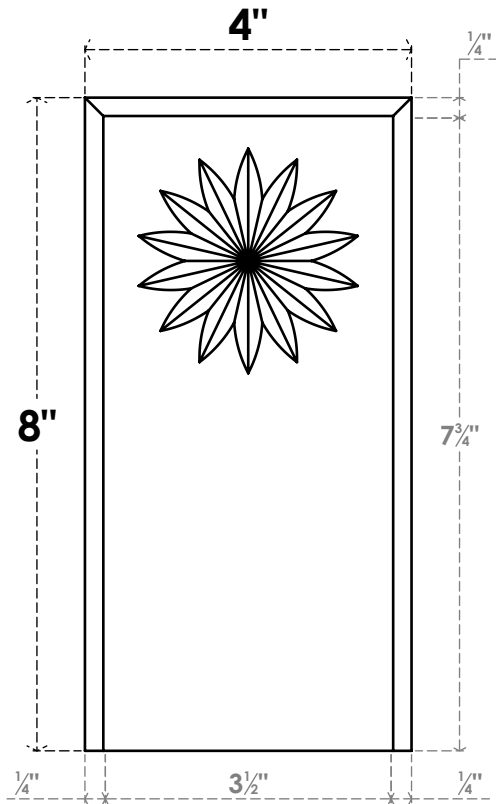

# PBP040X080X100FOS11

4"W X 8"H X 1"P STANDARD FOSTER FLOWER PLINTH BLOCK WITH ROUNDED EDGE, ARCHITECTURAL GRADE PVC

**FRONT**

**SIDE**

EKENA MILLWORK  
2300 WEST MAIN ST.  
CLARKSVILLE, TX 75426  
TOLL FREE: 866-607-0453  
WWW.EKENAMILLWORK.COM

#### NOTES

1. INSTALLATION TO BE COMPLETED IN ACCORDANCE WITH MANUFACTURER'S SPECIFICATIONS.
2. DRAWING MAY NOT BE TO SCALE
3. THIS DRAWING IS INTENDED FOR DESIGN AND PLANNING PURPOSES ONLY.
4. ALL INFORMATION CONTAINED HEREIN WAS CURRENT AT THE TIME OF DEVELOPMENT BUT MUST BE REVIEWED AND APPROVED BY THE PRODUCT MANUFACTURER TO BE CONSIDERED ACCURATE.
5. ARCHITECTURAL GRADE PVC PRODUCTS ARE MADE FROM EXPANDED CELLULAR PVC AND COME NATURALLY WHITE BUT MAY BE PAINTED